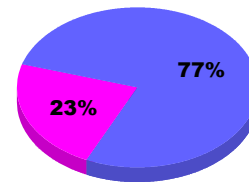

YTD Status Quo Clubs 2012-2013

Status Quo Clubs Compared to Status Quo Members

Legend: Status Quo Clubs (Cyan), Total Status Quo Members (Green)

MEMBERSHIP

Membership Results
2012-2013

Membership
2011-2012

Month	Net Memb Goal	Actual New Memb	Actual Dropped Memb	Gain/Loss of Memb	Gain/Loss of Memb
Jul/Aug/Sep	0	8	-28	-20	-12
Totals	0	8	-28	-20	-12

Membership Results 2012-2013

Goal, New, Dropped, Gain/Loss

Legend: Goal (Cyan), Actual (Green), Dropped (Yellow), Gain Loss (Magenta)

Comparison of Membership Gain/Loss

Current Year Compared to the Previous Year

Legend: Current Year (Cyan), Previous Year (Green)

Gender Comparison 2012-2013

Jul/Aug/Sep

Legend: Male (Blue), Female (Magenta)